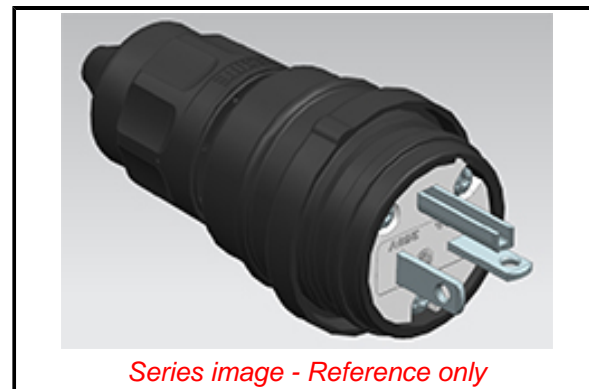

PLEASE CHECK WWW.MOLEX.COM FOR LATEST PART INFORMATION

Part Number: [1301460041](#)

Status: **Active**

Overview: [Watertite Extreme Wet-Location Wiring Solutions](#)

Description: Watertite Extreme Extra Hard Outdoor Plug, 2 Pole/3 Wire, NEMA 6-20, 250V, Cord Grip Body Size F2, Black, Silicone Husk

Documents:

[Drawing (PDF)](#)

[Datasheet (PDF)](#)

[RoHS Certificate of Compliance (PDF)](#)

Agency Certification

CSA LR6837
UL E10176

General

Product Family Wiring Devices
Series [130146](#)
IP Rating IP69K
NEMA Configuration NEMA 6-20
Overview [Watertite Extreme Wet-Location Wiring Solutions](#)
Product Name Watertite Extreme
Receptacle Type N/A
Specialty N/A
Taxonomy Wiring Devices
Type Plug
UPC 78678871049

Physical

Cord Grip Body Size F2 1/2"
Flange No
Flip Lid No
Gender Male
Length N/A
Locking Blade No
Poles 2-pole/3-wire

Electrical

Cord Type N/A
Current - Maximum per Contact 20.0A
GFCI No
Lighted Connector No
Voltage - Maximum 250V

Material Info

Engineering Number 14W48BLK

Reference - Drawing Numbers

Sales Drawing 1301460040-000

Series image - Reference only

EU ELV

Not Reviewed

EU RoHS

Not Reviewed

REACH SVHC

Not Reviewed

Halogen-Free

Status

Not Reviewed

For more information, please visit [Contact US](#)

China ROHS

Not Reviewed

ELV

Not Reviewed

RoHS Phthalates

Not Reviewed

Search Parts in this Series

[130146 Series](#)